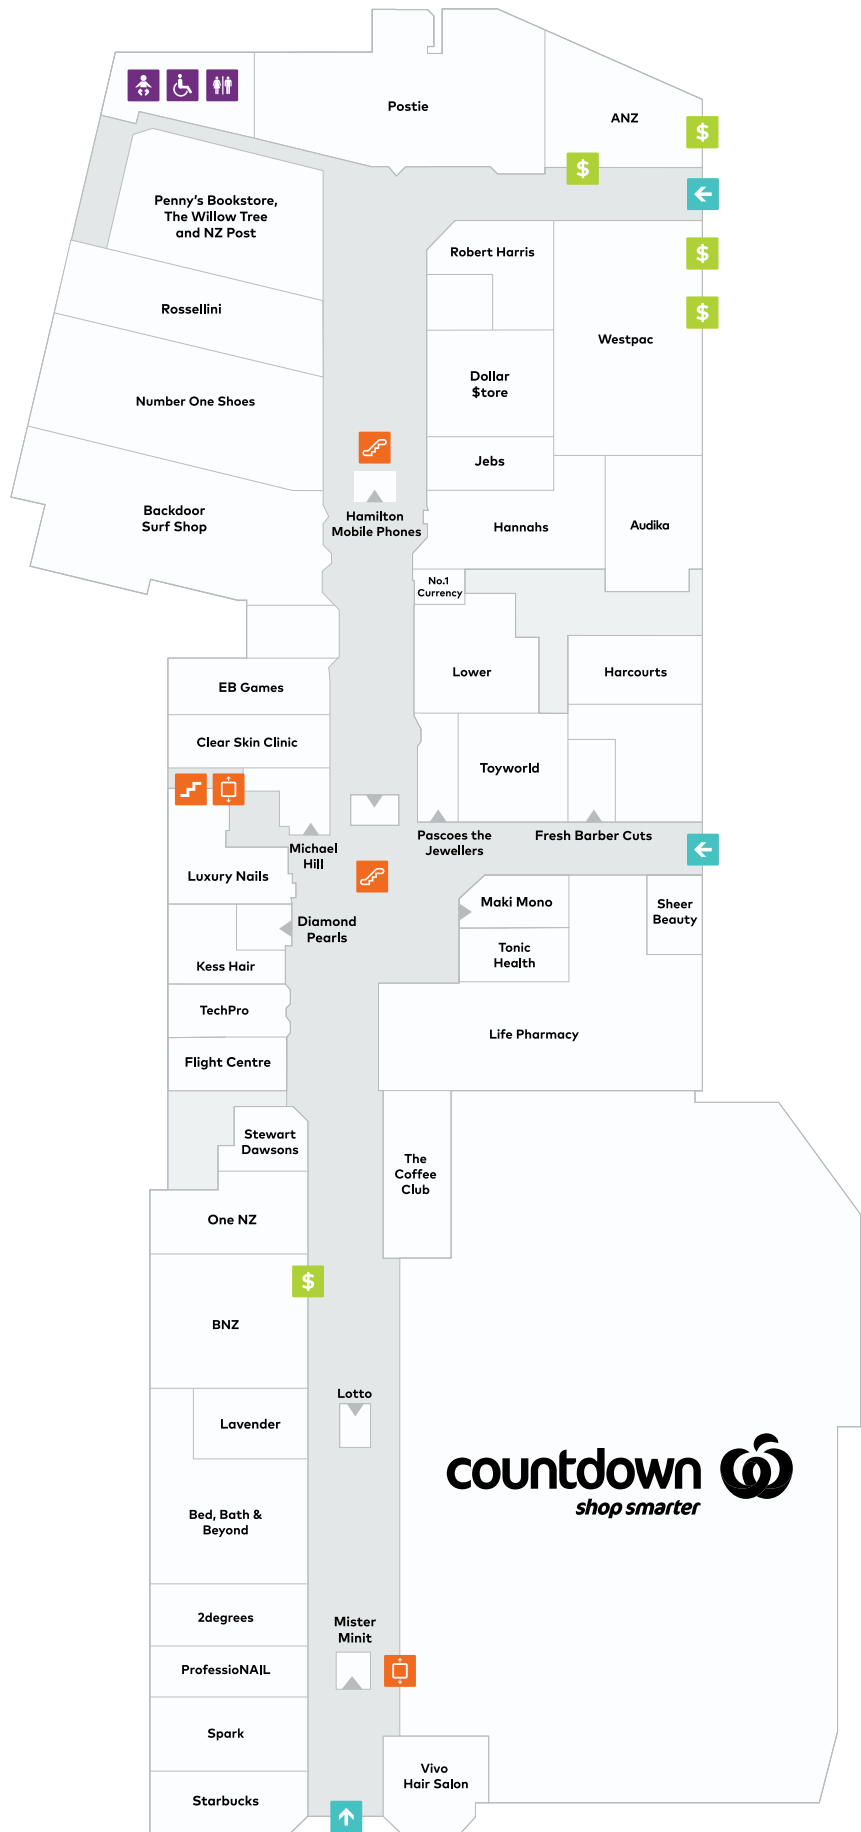

### FOODCOURT HOURS

Monday - Wednesday	9am – 6pm
Thursday - Saturday	9am – 9pm
Sunday	9am – 6pm
Sunday	10am – 5pm

### JUSTICE OF THE PEACE

Level 2, outside Macpac

Monday	12pm – 2pm
Wednesday	12pm – 2pm
Thursday	6pm – 8pm

-  Restrooms
-  Parents Room
-  Accessible Restroom
-  Customer Service
-  Entry Doors
-  ATM
-  Parking
-  Lift
-  Escalator
-  Kids Play Area

### LEVEL 1 CAR PARK

The Clean