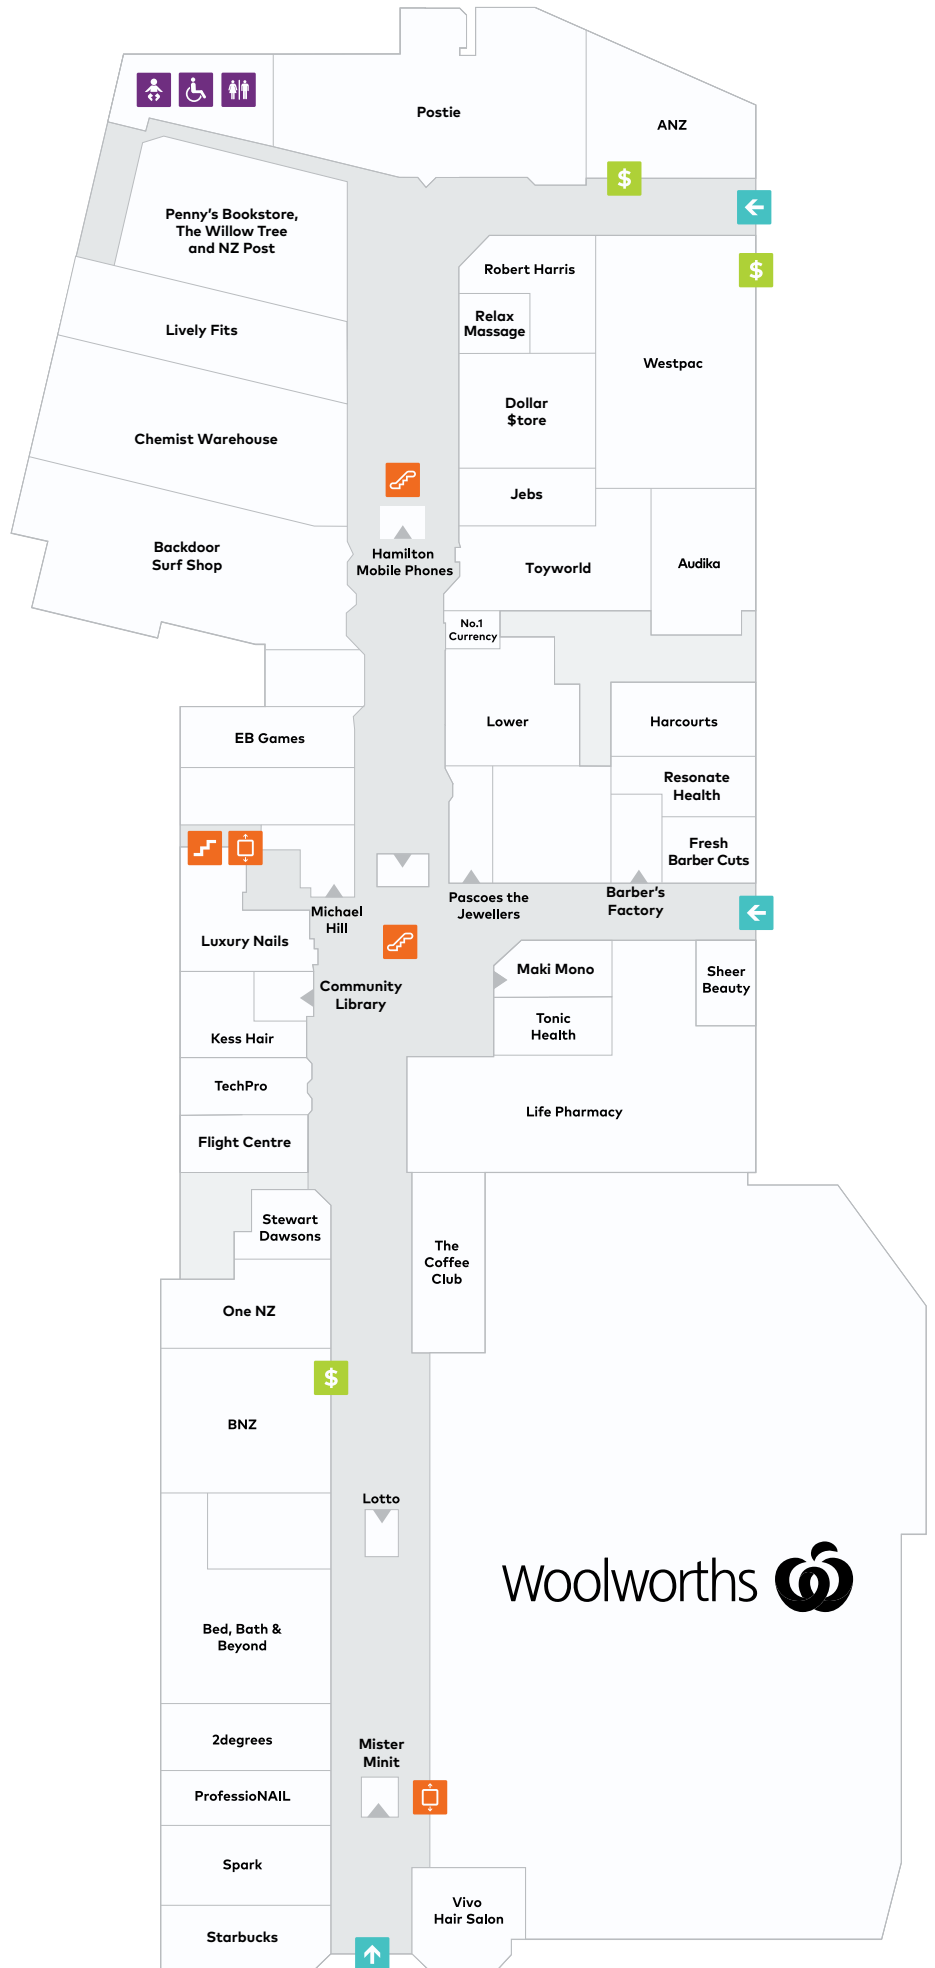

### JUSTICE OF THE PEACE

Level 2, near Country Road

Monday	12pm – 2pm
Wednesday	12pm – 2pm
Thursday	6pm – 8pm

-  Restrooms
-  Parents Room
-  Accessible Restroom
-  Customer Service
-  Entry Doors
-  ATM
-  Parking
-  Lift
-  Escalator
-  Kids Play Area

### LEVEL 1 CAR PARK

The Clean

### FOODCOURT HOURS

Monday - Wednesday	9am – 6pm
Thursday - Friday	9am – 9pm
Saturday	9am – 6pm
Sunday	10am – 5pm