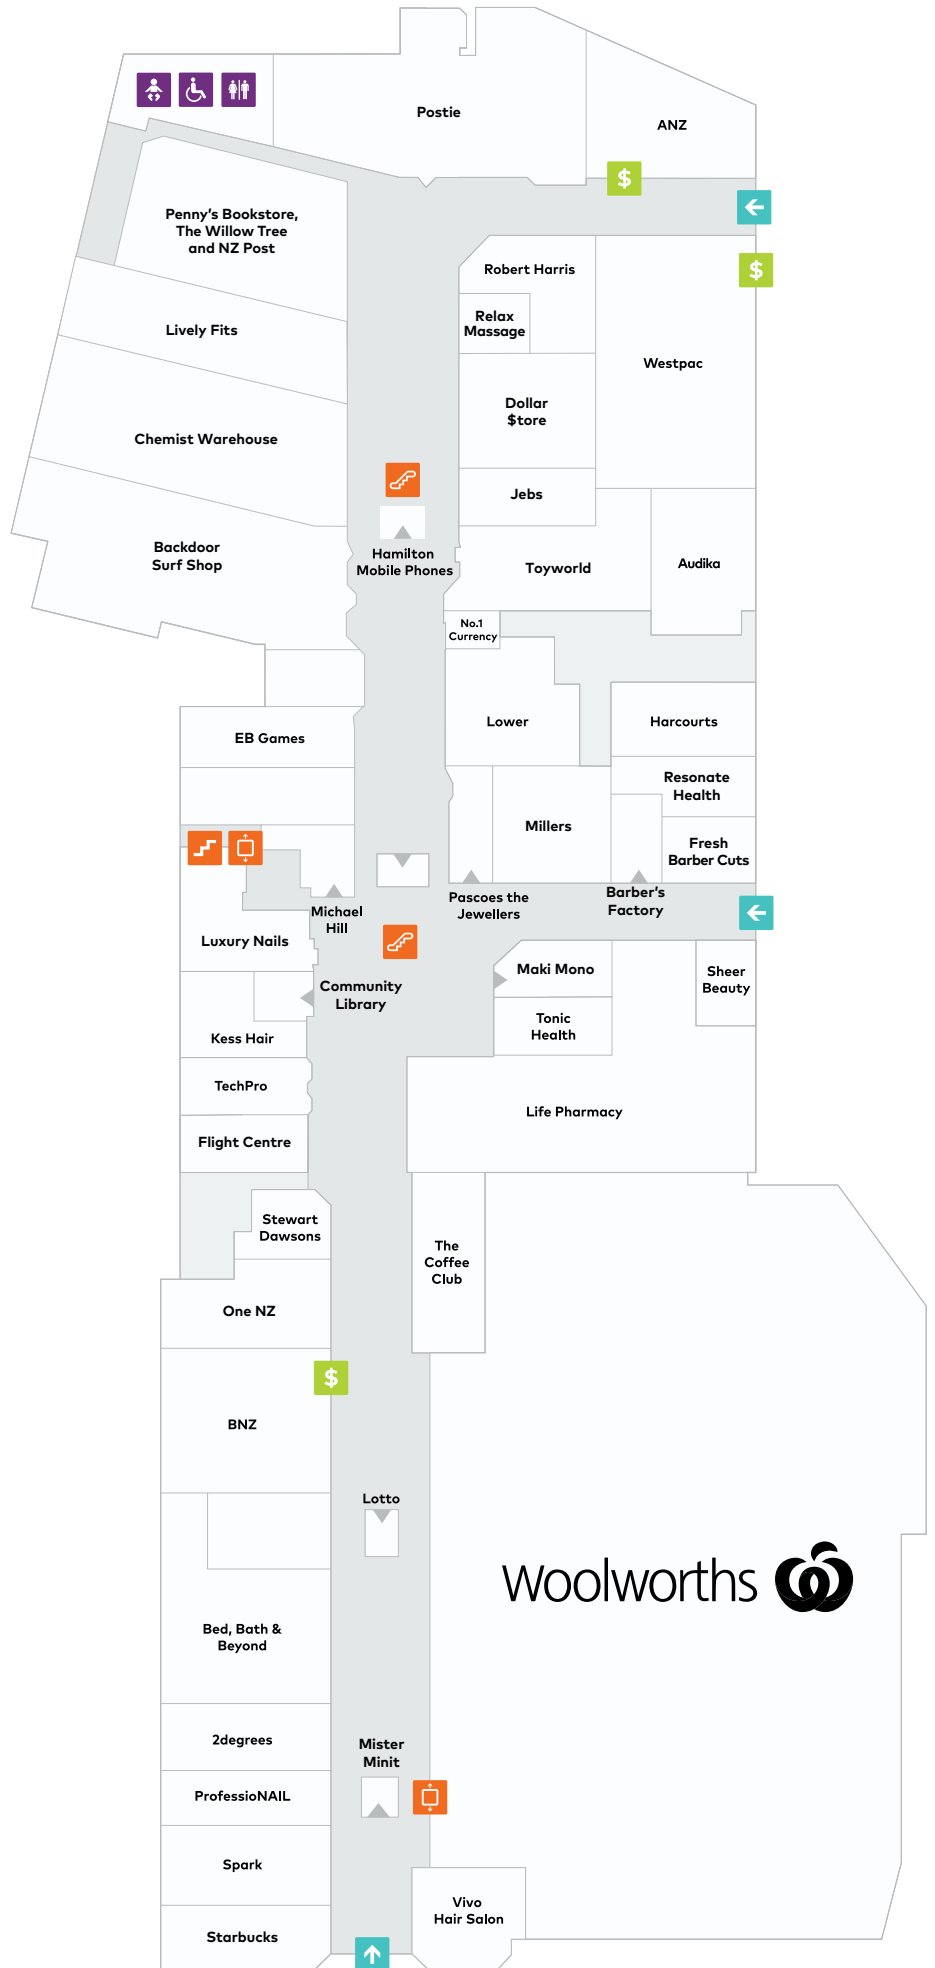

### JUSTICE OF THE PEACE

Level 2, near Country Road

Monday	12pm – 2pm
Wednesday	12pm – 2pm
Thursday	6pm – 8pm

-  Restrooms
-  Parents Room
-  Accessible Restroom
-  Customer Service
-  Entry Doors
-  ATM
-  Parking
-  Lift
-  Escalator
-  Kids Play Area

### LEVEL 1 CAR PARK

The Clean

### FOODCOURT HOURS

Monday - Wednesday	9am – 6pm
Thursday - Friday	9am – 9pm
Saturday	9am – 6pm
Sunday	10am – 5pm