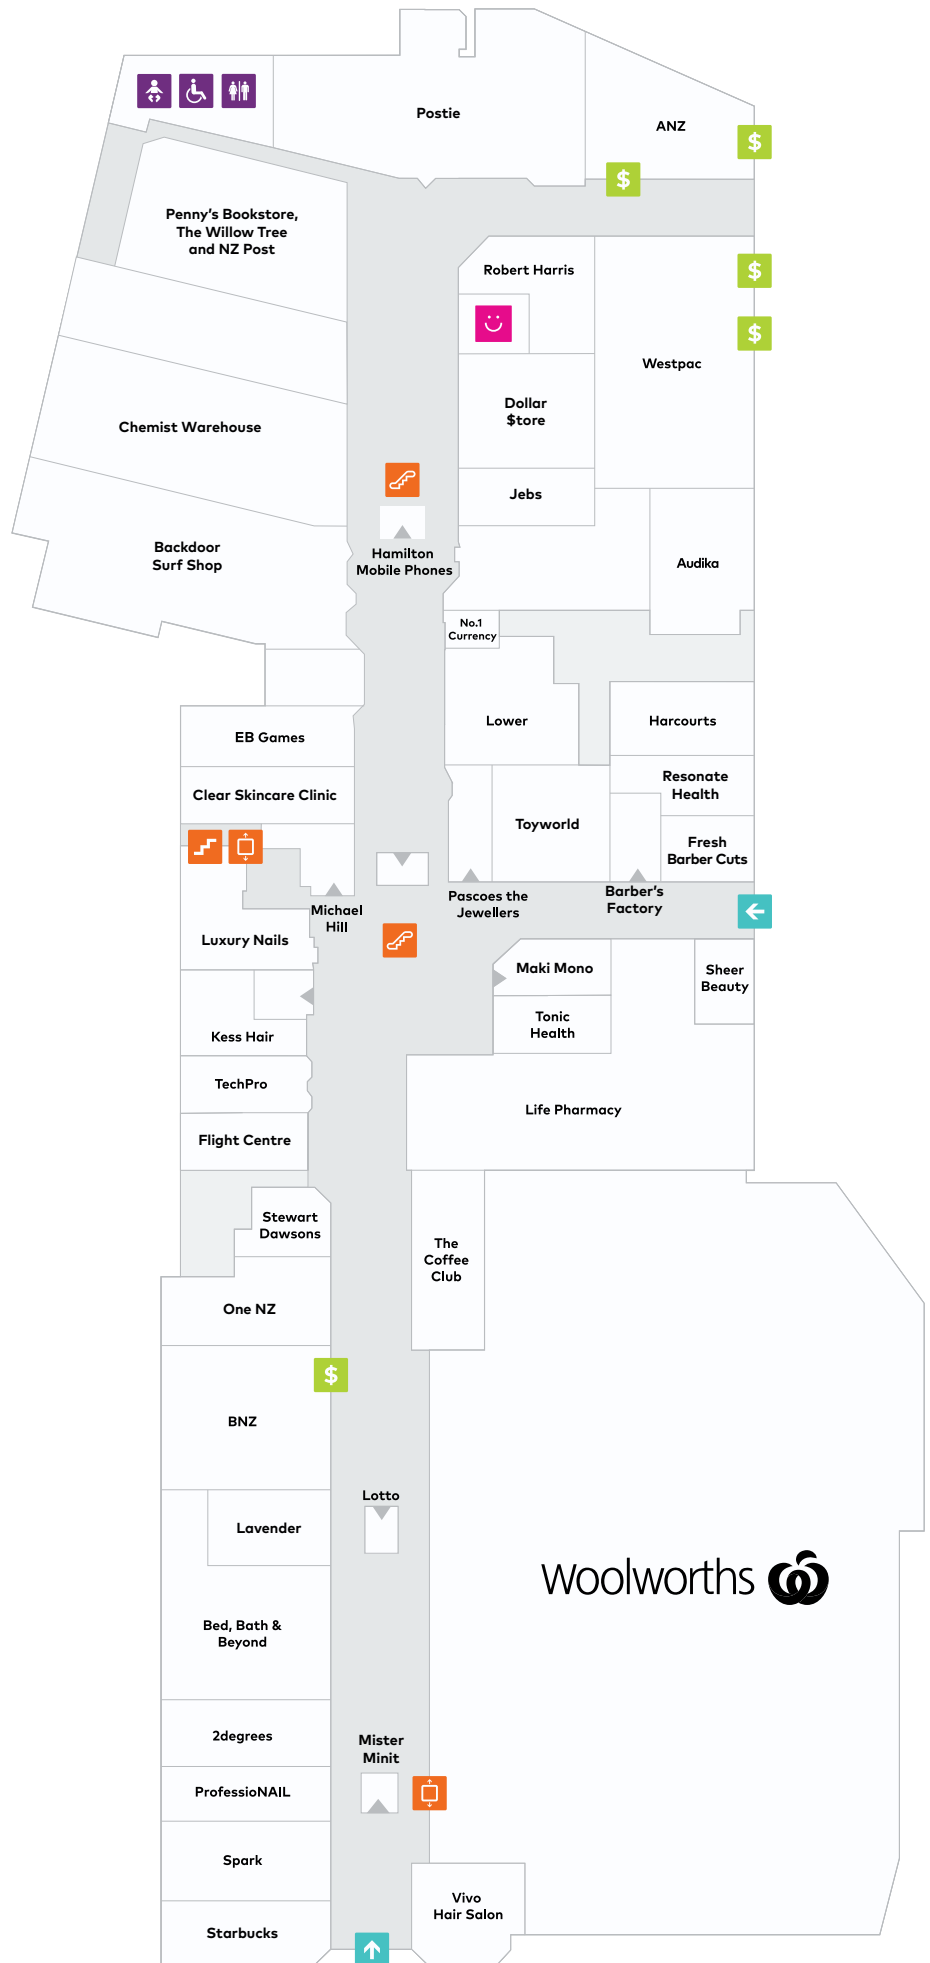

JUSTICE OF THE PEACE

Level 2, outside Macpac

Monday	12pm – 2pm
Wednesday	12pm – 2pm
Thursday	6pm – 8pm

-  Restrooms
-  Parents Room
-  Accessible Restroom
-  Customer Service
-  Entry Doors
-  ATM
-  Parking
-  Lift
-  Escalator
-  Kids Play Area

LEVEL 1 CAR PARK

The Clean

chartwell shopping centre

Level 2

SHOPPING CENTRE HOURS

Monday	9am – 6pm
Tuesday	9am – 6pm
Wednesday	9am – 6pm
Thursday	9am – 9pm
Friday	9am – 6pm
Saturday	9am – 6pm
Sunday	10am – 5pm
Public Holidays	10am – 6pm
Woolworths	7am – 9pm daily
Event Cinemas	10am – 11:59pm daily

FOODCOURT HOURS

Monday - Wednesday	9am – 6pm
Thursday - Friday	9am – 9pm
Saturday	9am – 6pm
Sunday	10am – 5pm

CUSTOMER SERVICE

Level 2, 07 853 0507
Prams, wheelchairs, mobility scooters, walkers and kiddie cart hire.